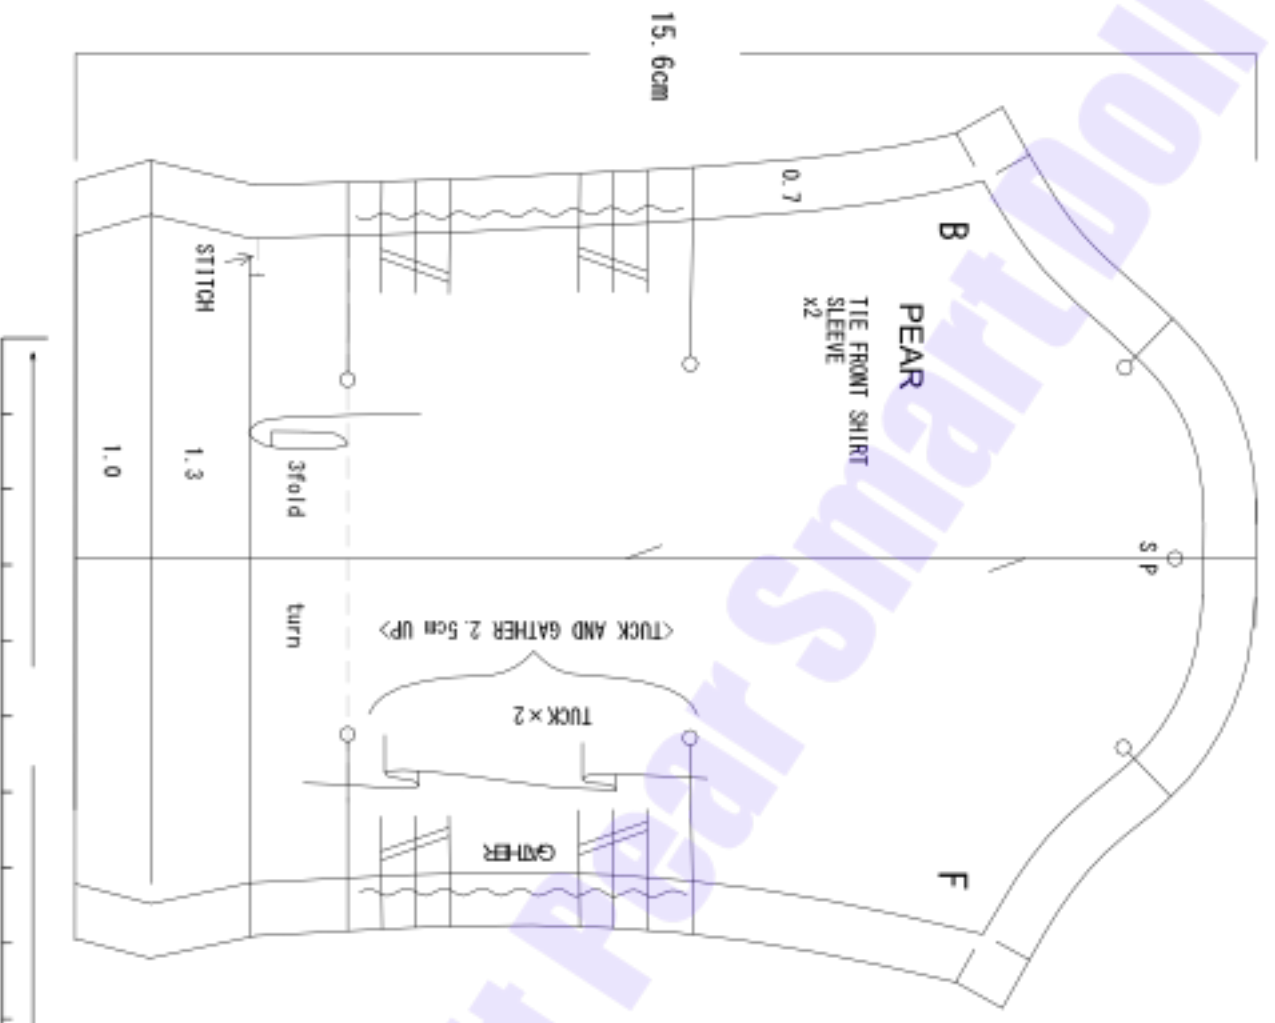

SMART DOLL

DESIGNED BY DANNY CHOO

Modified to fit Pear

SMART DOLL

DESIGNED BY DANNY CHOO

TIE FRONT SHIRT