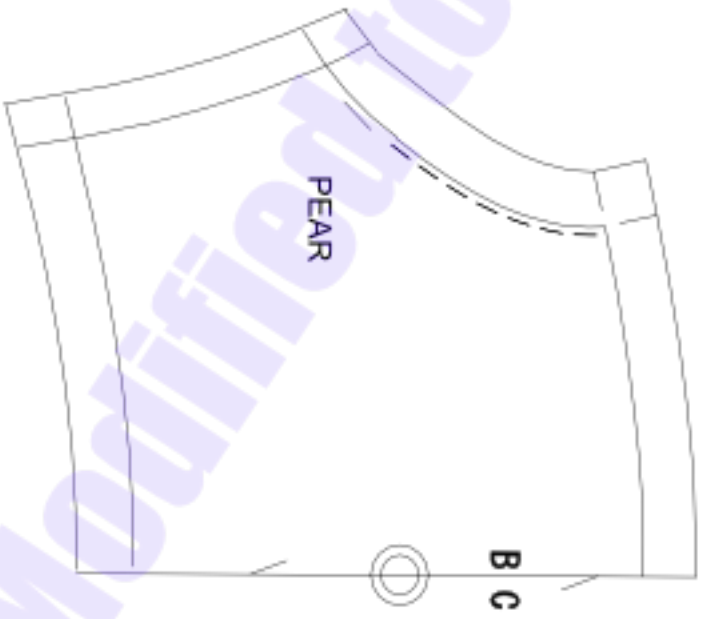

SMART DOLL

DESIGNED BY DANNY CHOO

Modified to fit Pear

SMART DOLL

DESIGNED BY DANNY CHOO

TIE FRONT SHIRT