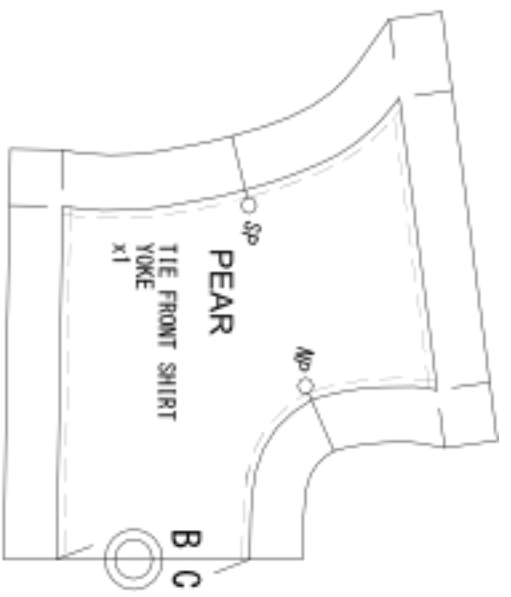

SMART DOLL

DESIGNED BY DANNY CHOO

Modified to fit Pear

SMART DOLL

DESIGNED BY DANNY CHOO

TIE FRONT SHIRT